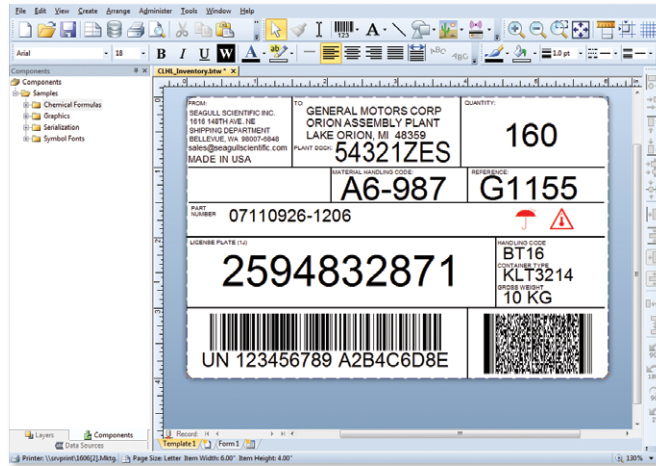

BarTender® 2021 UltraLite Edition

Software to create labels, barcodes and more.

Designed for individuals and small departments, the BarTender® 2021 UltraLite Edition lets you design and print barcode labels and cards in just minutes.

UltraLite Edition includes many of BarTender's most often used design and print features:

- ▶ BarTender Designer makes it easy to design labels and cards using your new printer.
- ▶ Drivers by Seagull™ leverage your label and card printers' special features for optimal performance. For more advanced labeling and document scenarios, UltraLite 2021 includes access to a 30-day Trial of BarTender 2021 enterprise edition.

Look to the Professional Edition to include content from external data sources such as text or Excel files.

Create high-quality labels, barcodes and cards in minutes

BarTender® 2021 UltraLite includes our most frequently used label and document design features, including all text, graphics, barcode, and serializing capabilities.